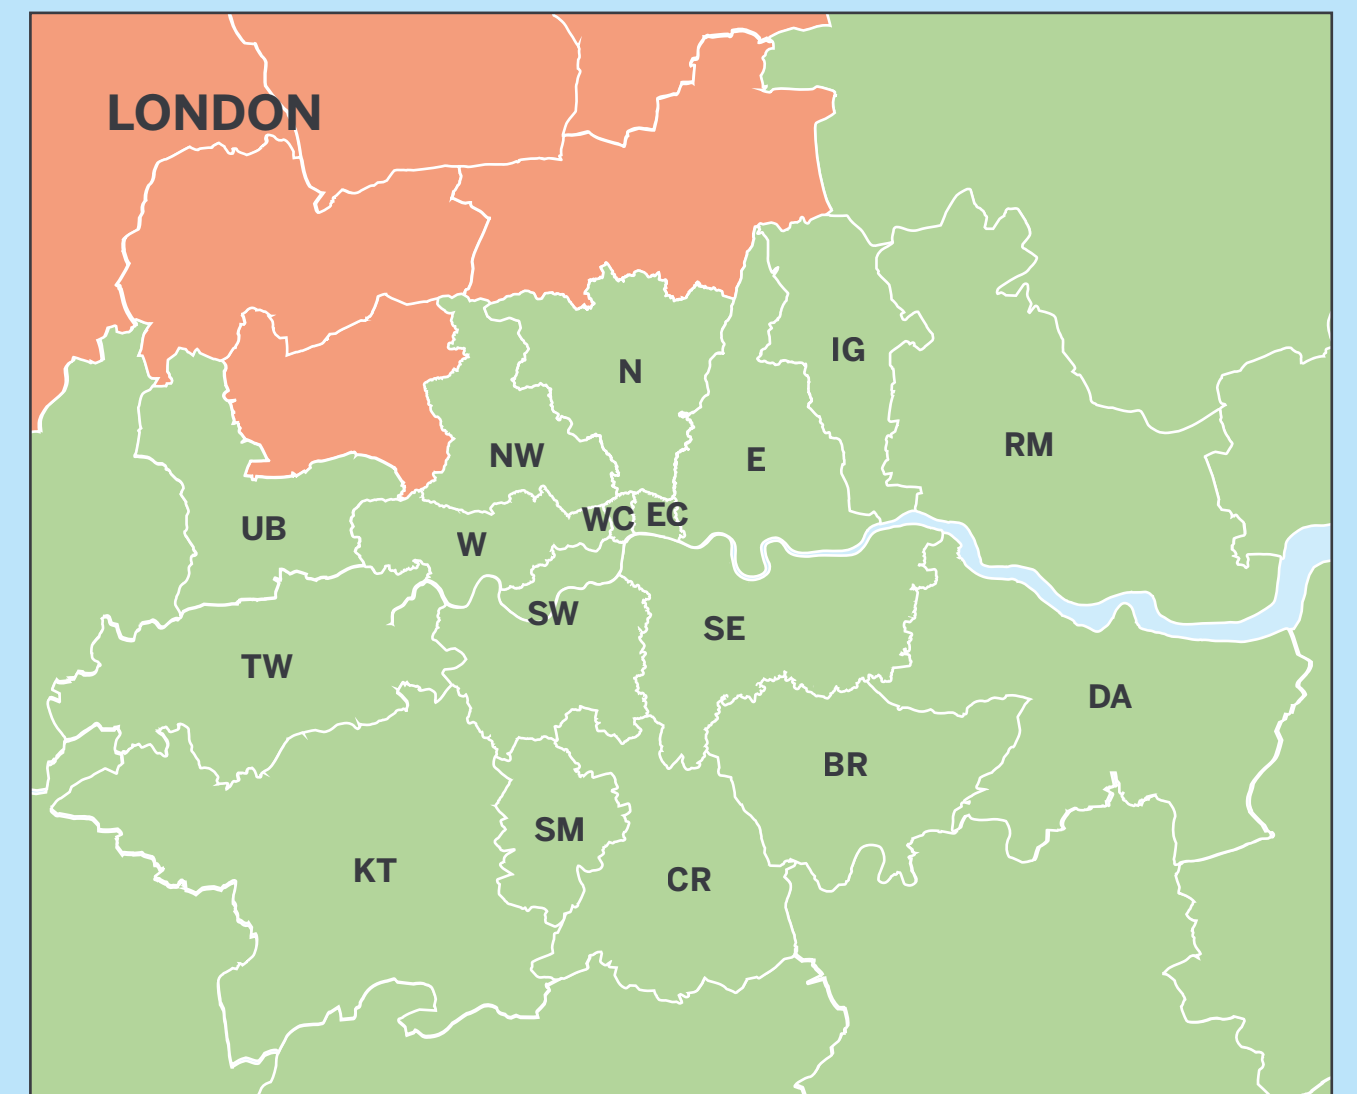

COMMERCIAL MANAGERS

1. **North & Central:** David Webster..... ■
2. **London & South:** Dan Twiss..... ■

Commercial Sales Director
Dan Wilson - 07778 631965
dan.wilson@sentinelprotects.com

David Webster
07850 501075
david.webster@sentinelprotects.com

Dan Twiss
07738 416735
dan.twiss@sentinelprotects.com