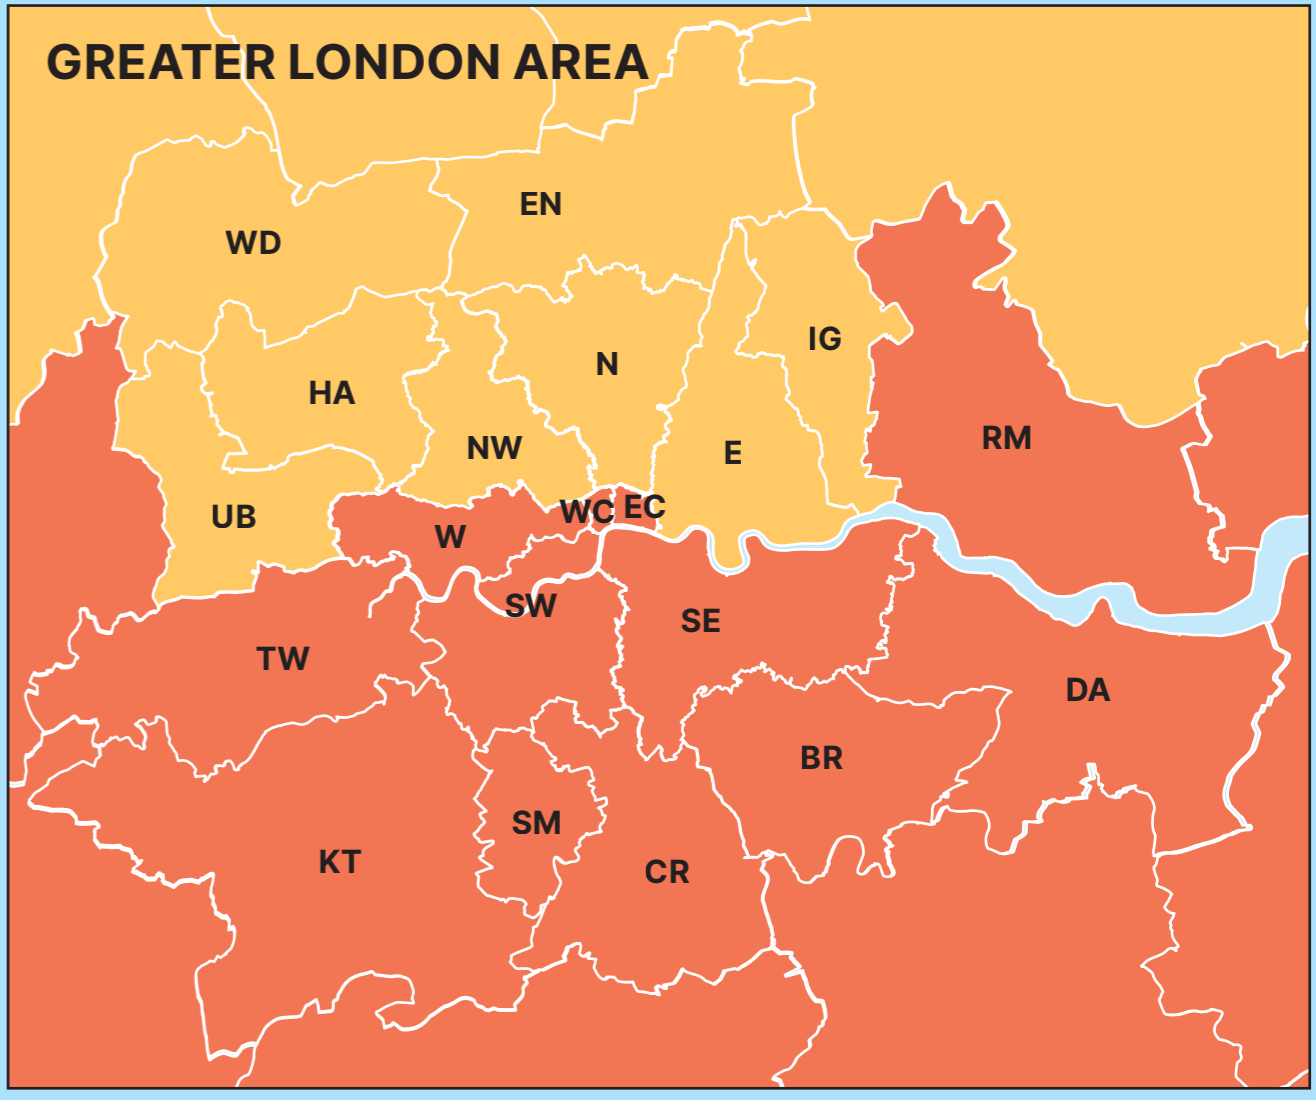

SALES AREAS

- Scotland / North East
- North West / North Wales / Yorkshire
- Midlands / South Wales / Ireland
- East Midlands / Anglia / North London
- South West
- South East & South London

National Business Development Director
Manuel Puletti - 07566 794248
manuel.puletti@sentinelprotects.com

Northern Channel Manager
Mark Baldwin - 07773 344951
mark.baldwin@sentinelprotects.com

Southern Channel Manager
Edd Curbishley - 07841 764782
edd.curbishley@sentinelprotects.com

Scotland / North East
Mike Nevin - 07711 006943
mike.nevin@sentinelprotects.com

North West / North Wales / Yorkshire
Jane Cawsey - 07778 631964
jane.cawsey@sentinelprotects.com

Midlands / South Wales / Ireland
Cameron Brierley - 07703 677479
cameron.brierley@sentinelprotects.com

East Midlands / Anglia / North London
John Hampson - 07795 542154
john.hampson@sentinelprotects.com

South West
Customer Services - 01928 704 330
customer.services@sentinelprotects.com

South East & South London
Ryan Banerjee - 07795 127914
ryan.banerjee@sentinelprotects.com